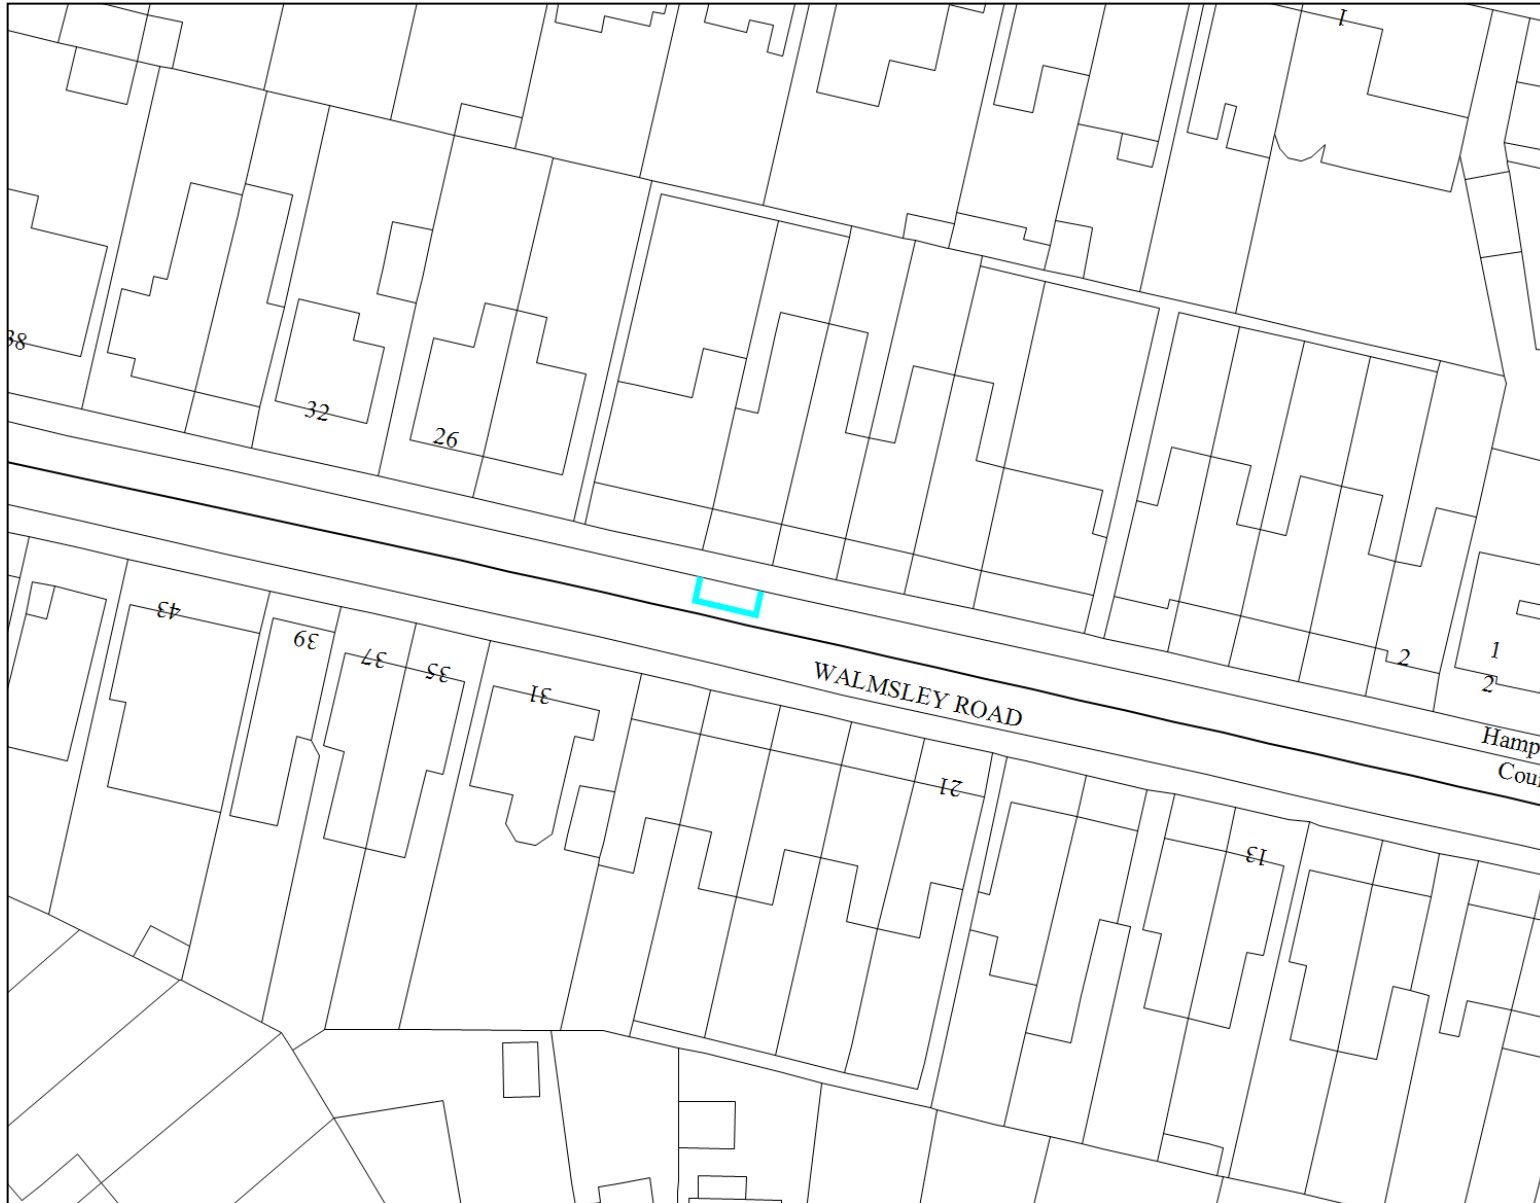

ROADS IN BROADSTAIRS
WALMSLEY ROAD Across the frontage of number 20.
ROADS IN MARGATE
FULHAM AVENUE Across the frontage of number 2A.
FULHAM AVENUE Across the frontage of number 76.
ZION PLACE Across the frontage of number 8.
ROADS IN RAMSGATE
MONKTON ROAD, MINSTER Across the frontage of number 23.

Walmsley Road, Broadstairs

Proposed disabled bay
outside 20 Walmsley Road
Broadstairs

SLI 100018261

Fulham Avenue, Margate

Proposed disabled bay
outside 2a Fulham Avenue
Margate

SLI 100018261

Fulham Avenue, Margate

Proposed disabled bay
outside 76 Fulham Avenue
Margate

SLI 100018261

Zion Place, Margate

Proposed disabled bay
outside 8 Zion Place
Margate

SLI 100018261

Monkton Road Minster, Ramsgate

Proposed disabled bay
outside 23 Monkton Road,
Minster, Ramsgate