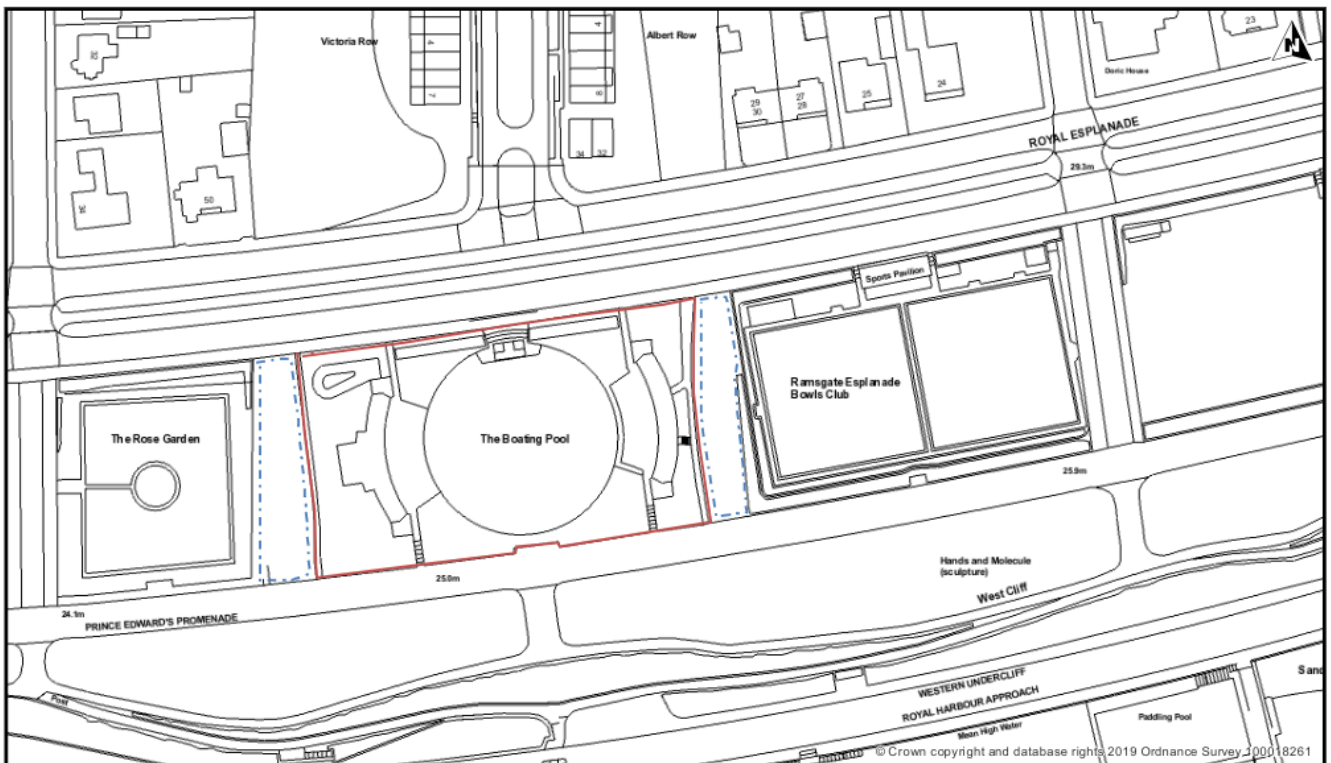

**Asset Management - Extension of lease term - Cabinet
January 2022**

Annex 2 - Plans showing Westcliff Leisure Park, with property highlighted in red and additional land to be advertised highlighted in blue (indicative and not to scale)

Title: Westcliff Leisure Park, Royal Esplanade, Ramsgate

Author: Thanet District Council

Scale 1:1,250

Date: 17/01/2022

Thanet District Council
Cecil Street
Margate
Kent
CT9 1XZ