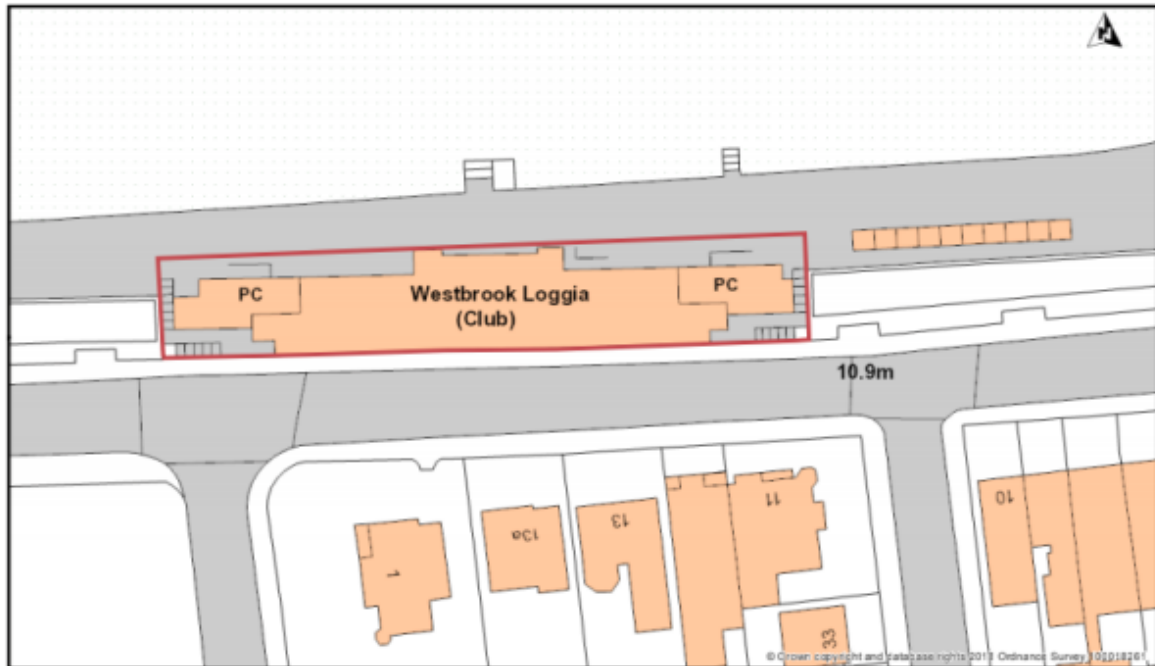

# Annex 5

Title: Westbrook Loggia  
Author: Thanet District Council  
Scale 1:500  
Date: 09/08/2018

Thanet District Council  
Ceol Street  
Margate  
Kent  
CT19 1XZ