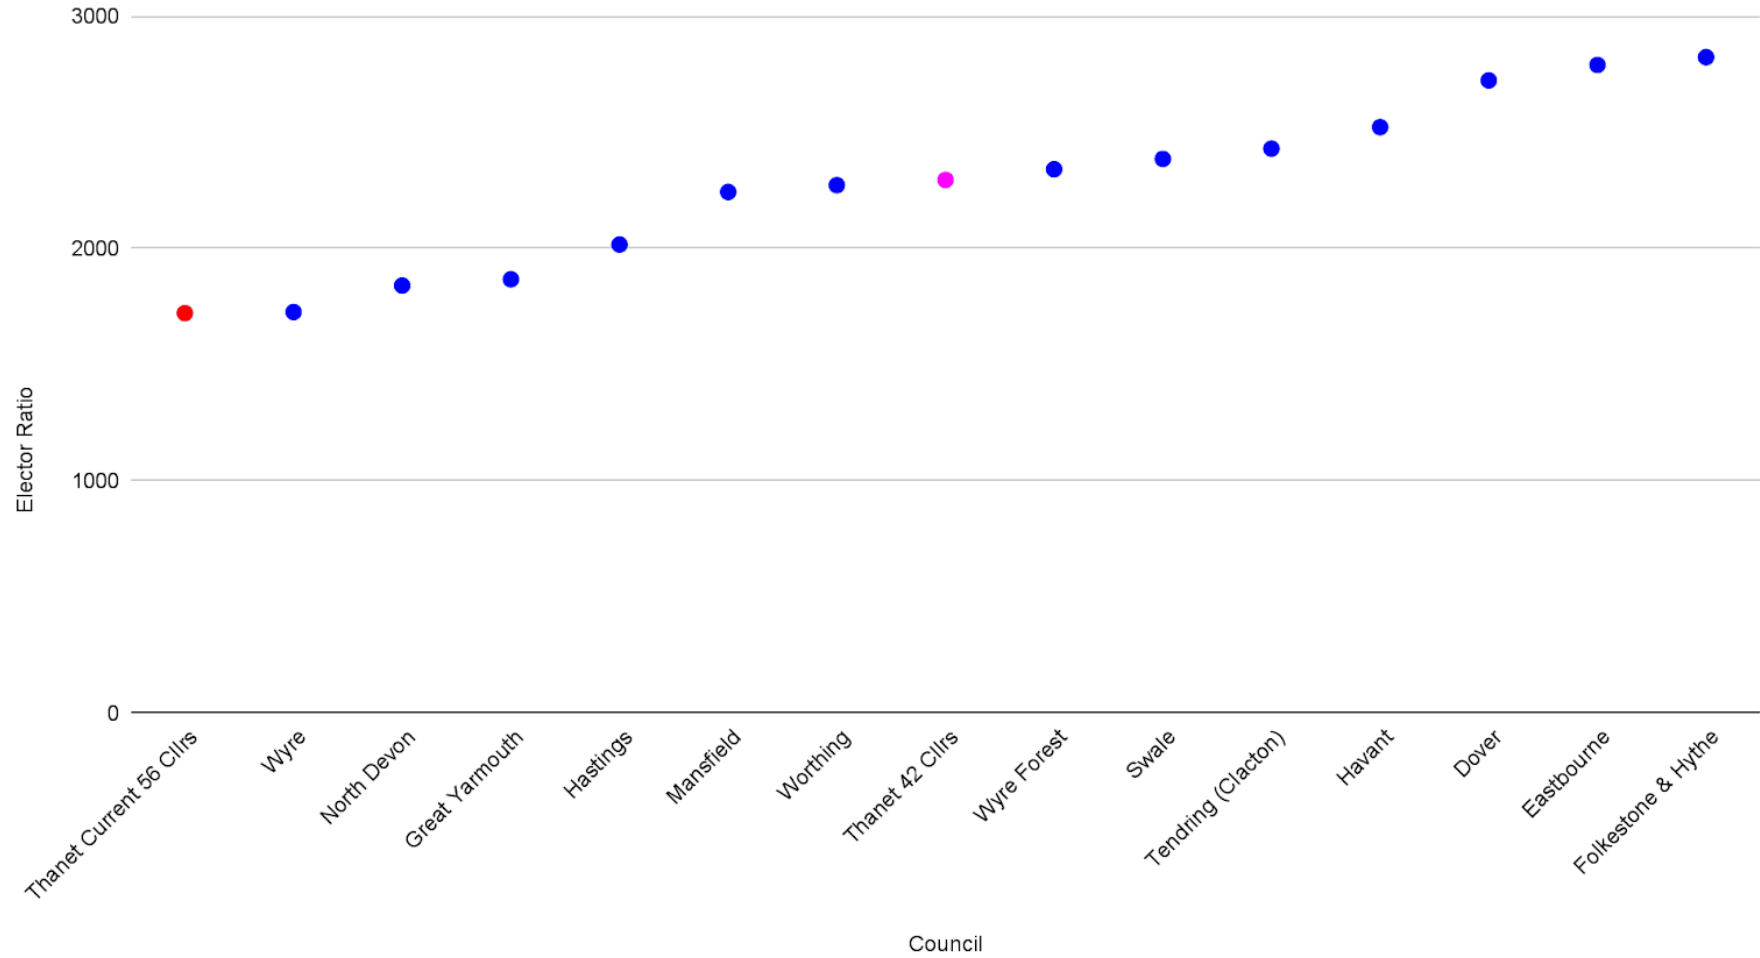

Electorate ratio of CIPFA nearest neighbour Councils

Council	Cllrs	Electorate	Population	Electorate ratio
Thanet Current 56 Cllrs	56	96374		1721
Wyre	50	86297		1726
North Devon	42	77279		1840
Great Yarmouth	39	72795		1867
Hastings	32	64522		2016
Mansfield	36	80743		2243
Worthing	37	84062		2272
Thanet 42 Cllrs	42	96374		2295
Wyre Forest	33	77234		2340
Swale	46	109707		2385
Tendring (Clacton)	48	116620		2430
Havant	38	95830		2522
Dover	32	87133		2723
Eastbourne	27	75320		2790
Folkestone & Hythe	30	84689		2823