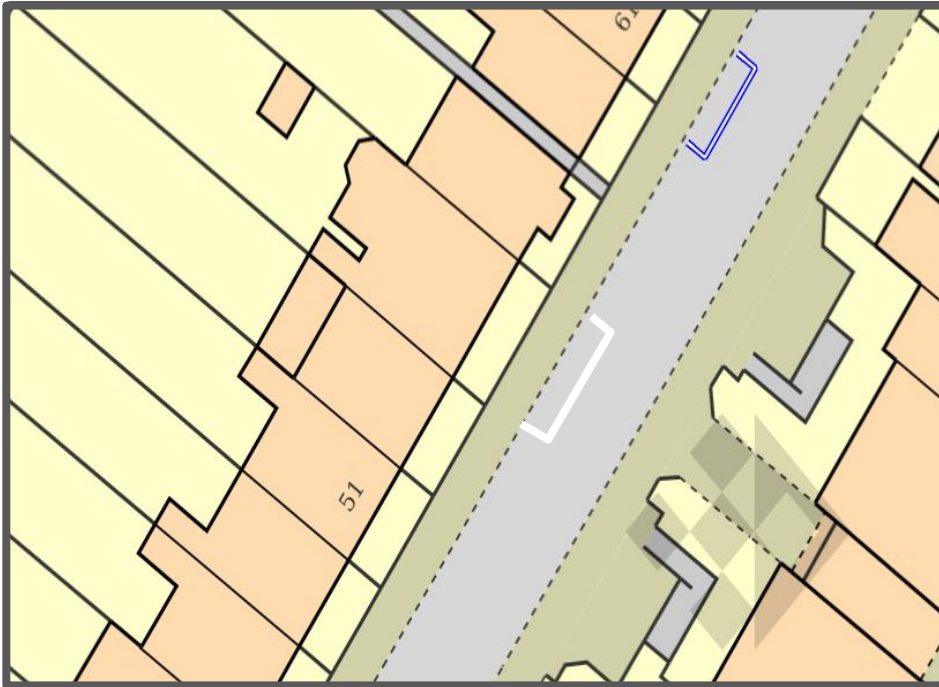

22 Gladstone Road  
Margate

Installation of a new disabled persons parking bay on the western side of Gladstone Road outside number 22

Hatherley, South  
Eastern Road,  
Ramsgate

Installation of a new disabled persons parking bay on the north western side of South Eastern Road outside Hatherley

Percy Avenue,  
Broadstairs

Installation of a new disabled persons parking bay on the north western side of Percy Avenue outside number 55

Selbourne Road,  
Margate

10m double yellow lines corner protection on junction of Selbourne Road & Millmead Road, due to parking on the junction obscuring sightlines.

Botany Road,  
Broadstairs

No waiting at any time - No loading at any time 'curb lip' markings on the existing corner protection marking on both sides of the junction of Botany Road and Foreness Close and for a distance of 30 metres from the northernmost end of botany road on the north eastern side.