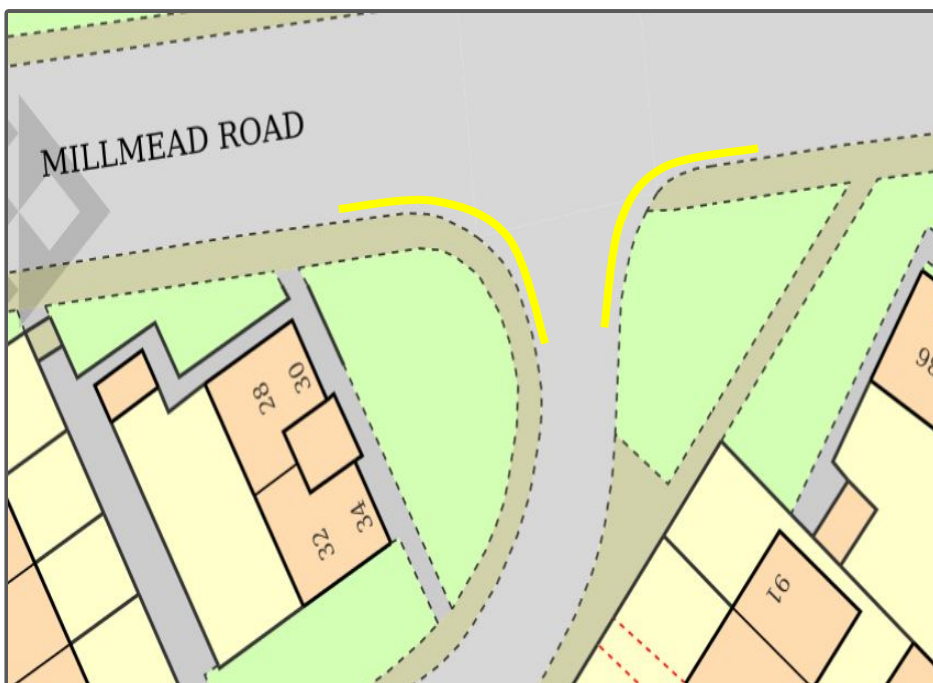

22 Gladstone Road  
Margate

Installation of a new disabled persons parking bay on the western side of Gladstone Road outside number 22

Hatherley, South  
Eastern Road,  
Ramsgate

Installation of a new disabled persons parking bay on the north western side of South Eastern Road outside Hatherley

Percy Avenue,  
Broadstairs

Installation of a new disabled persons parking bay on the north western side of Percy Avenue outside number 55

Selbourne Road,  
Margate

10m double yellow lines corner protection on junction of Selbourne Road & Millmead Road, due to parking on the junction obscuring sightlines.

Botany Road,  
Broadstairs

No waiting at any time - No loading at any time 'curb lip' markings on the existing corner protection marking on both sides of the junction of Botany Road and Foreness Close and for a distance of 30 metres from the northernmost end of botany road on the north eastern side.