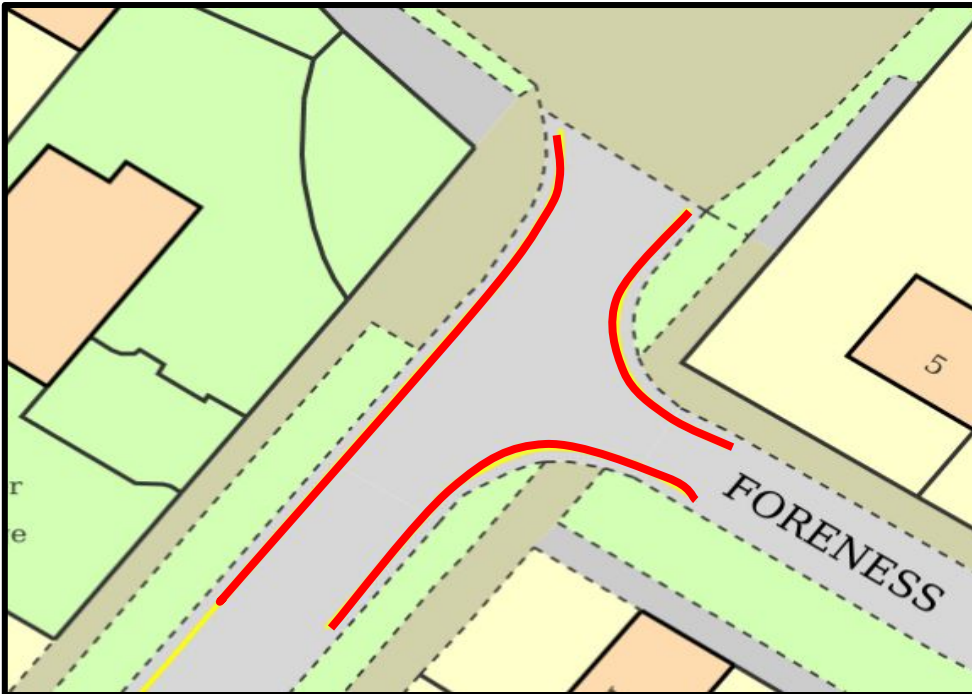

22 Gladstone Road  
Margate

Installation of a new disabled persons parking bay on the western side of Gladstone Road outside number 22

Hatherley, South  
Eastern Road,  
Ramsgate

Installation of a new disabled persons parking bay on the north western side of South Eastern Road outside Hatherley

Percy Avenue,  
Broadstairs

Installation of a new disabled persons parking bay on the north western side of Percy Avenue outside number 55

Selbourne Road,  
Margate

10m double yellow lines corner protection on junction of Selbourne Road & Millmead Road, due to parking on the junction obscuring sightlines.

Botany Road,  
Broadstairs

No waiting at any time - No loading at any time 'curb lip' markings on the existing corner protection marking on both sides of the junction of Botany Road and Foreness Close and for a distance of 30 metres from the northernmost end of botany road on the north eastern side.