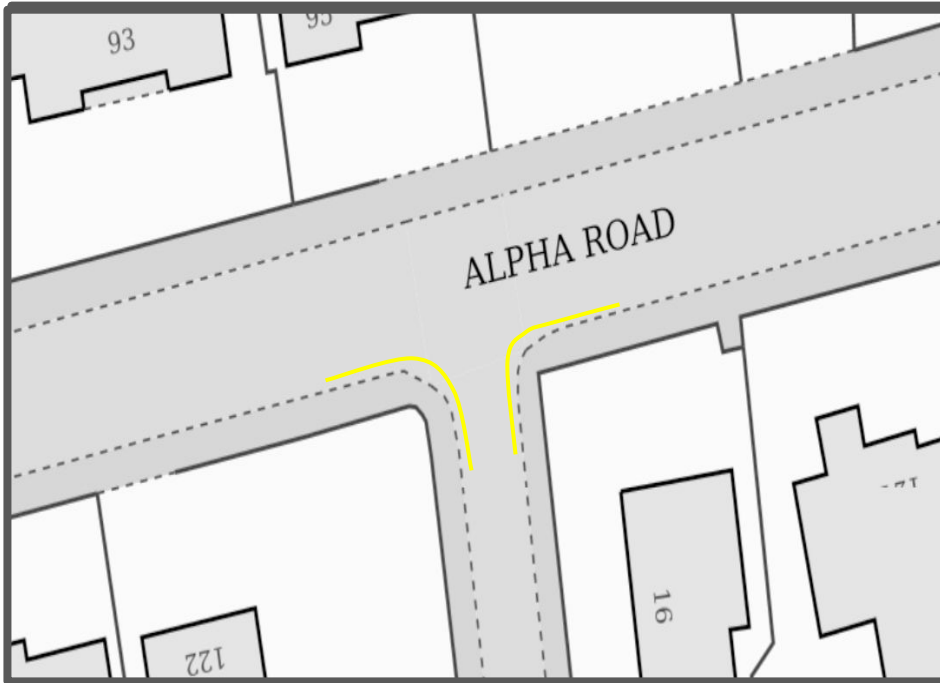

REF: TRO/20773

Alpha Road/Ingle  
Close, Birchington

Corner protection  
Double Yellow lines  
on the junction of  
Alpha Road and Ingle  
Close to improve  
sightlines

REF: TDCDYL/00

Richmond Avenue,  
Margate

New disabled  
persons parking bay  
across the frontage  
of 29 Richmond  
Avenue

REF: TDCDYL/00

Herbert Road,  
Ramsgate

New disabled  
persons parking bay  
across the frontage  
of 6 Herbert Road

REF: TDCDYL/00