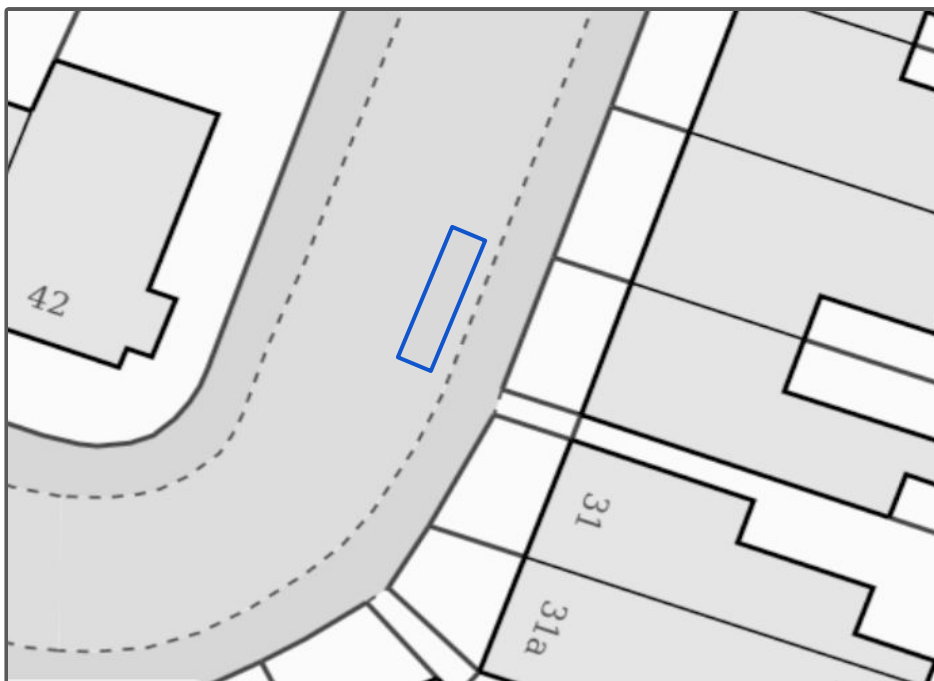

REF: TRO/20773

Alpha Road/Ingle  
Close, Birchington

Corner protection  
Double Yellow lines  
on the junction of  
Alpha Road and Ingle  
Close to improve  
sightlines

REF: TDCDYL/00

Richmond Avenue,  
Margate

New disabled  
persons parking bay  
across the frontage  
of 29 Richmond  
Avenue

REF: TDCDYL/00

Herbert Road,  
Ramsgate

New disabled  
persons parking bay  
across the frontage  
of 6 Herbert Road

REF: TDCDYL/00