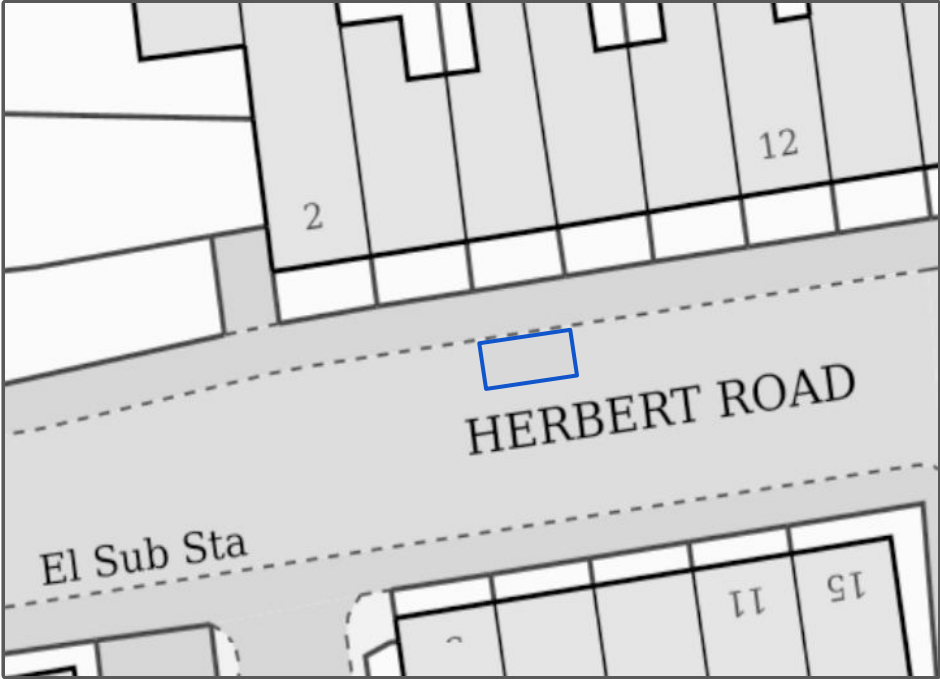

REF: TRO/20773

Alpha Road/Ingle  
Close, Birchington

Corner protection  
Double Yellow lines  
on the junction of  
Alpha Road and Ingle  
Close to improve  
sightlines

REF: TDCDYL/00

Richmond Avenue,  
Margate

New disabled  
persons parking bay  
across the frontage  
of 29 Richmond  
Avenue

REF: TDCDYL/00

Herbert Road,  
Ramsgate

New disabled  
persons parking bay  
across the frontage  
of 6 Herbert Road

REF: TDCDYL/00